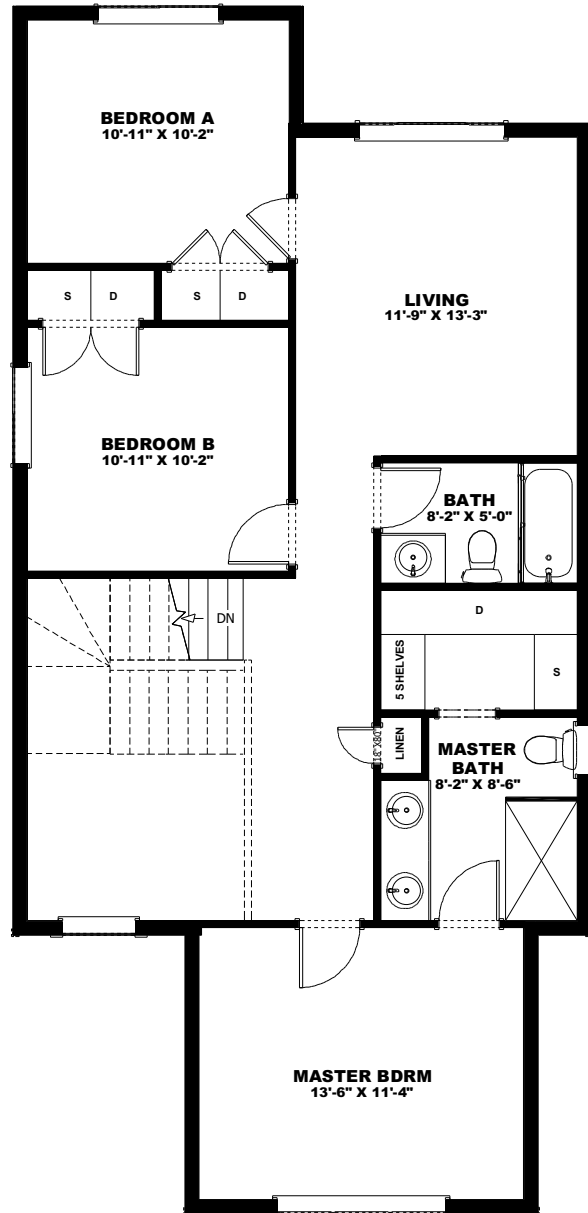

# DURANGO 24

MAIN 912 ft<sup>2</sup> | UPPER 904 ft<sup>2</sup> | TOTAL 1816 ft<sup>2</sup>

# DURANGO 24

(upper floor laundry)

MAIN 912 ft<sup>2</sup> | UPPER 900 ft<sup>2</sup> | TOTAL 1812 ft<sup>2</sup>

(EXTERIOR ELEVATION OF "DURANGO 24" SHOWN AS MAIN FLOOR LAUNDRY VERSION)