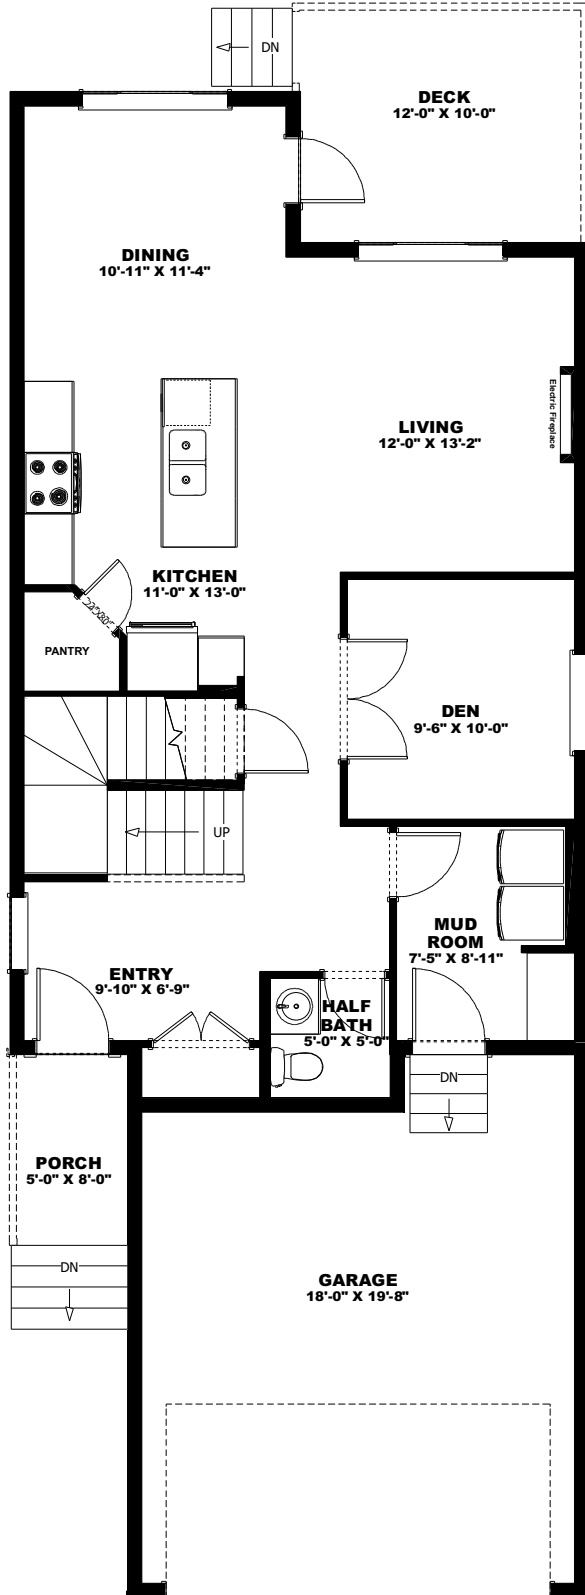

# DURANGO 24

MAIN 912 ft<sup>2</sup> | UPPER 904 ft<sup>2</sup> | TOTAL 1816 ft<sup>2</sup>

# DURANGO 24

(upper floor laundry)

MAIN 912 ft<sup>2</sup> | UPPER 900 ft<sup>2</sup> | TOTAL 1812 ft<sup>2</sup>

(EXTERIOR ELEVATION OF "DURANGO 24" SHOWN AS MAIN FLOOR LAUNDRY VERSION)